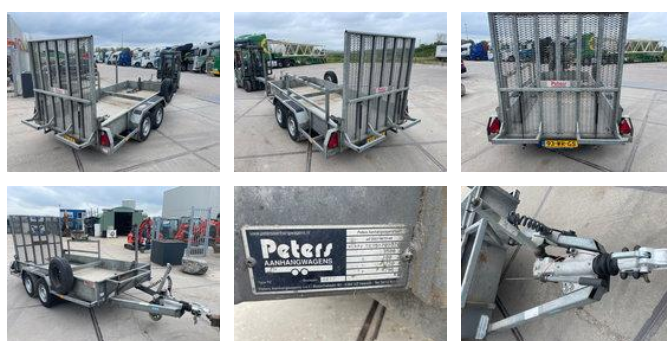

KOOT HANDELSONDERNEMING BV

In- en verkoop van grondverzetmaterieel

Verhuur van grondverzetmaterieel

Im- & export machinery

Peeters TRANSPORTER TR35 machinetransporter

General features

Brand	Peeters
Subcategory	Machine transporter
Licence plate	93-WR-GS
Construction year	2017
Date of first registration	12-05-2017
Condition	Used
General condition	Good

Characteristics

Empty weight	893kg
Load capacity	2.607kg
GVW	3.500kg
Length	0cm
Width	202cm

Peeters TRANSPORTER TR35 machinetransporter

Technical specifications

Number of axes

2

Accessories