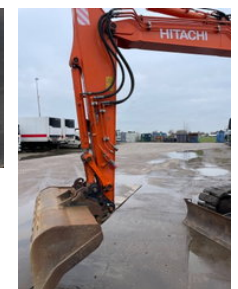

KOOT HANDELSONDERNEMING BV

In- en verkoop van grondverzetmaterieel

Verhuur van grondverzetmaterieel

Im- & export machinery

Hitachi Zx85us-5 12.000 Hours Good Condition!

General characteristics

Brand	Hitachi
Subcategory	Mini digger crawler
Year of construction	2016
Hours displayed	12000
Condition	Used
General state	Good
Fuel	Diesel
CE marking	And

Properties

Single weight

8.500kg

Hitachi Zx85us-5 12.000 Hours Good Condition!

Technical specifications

Drive

tracking

Accessories